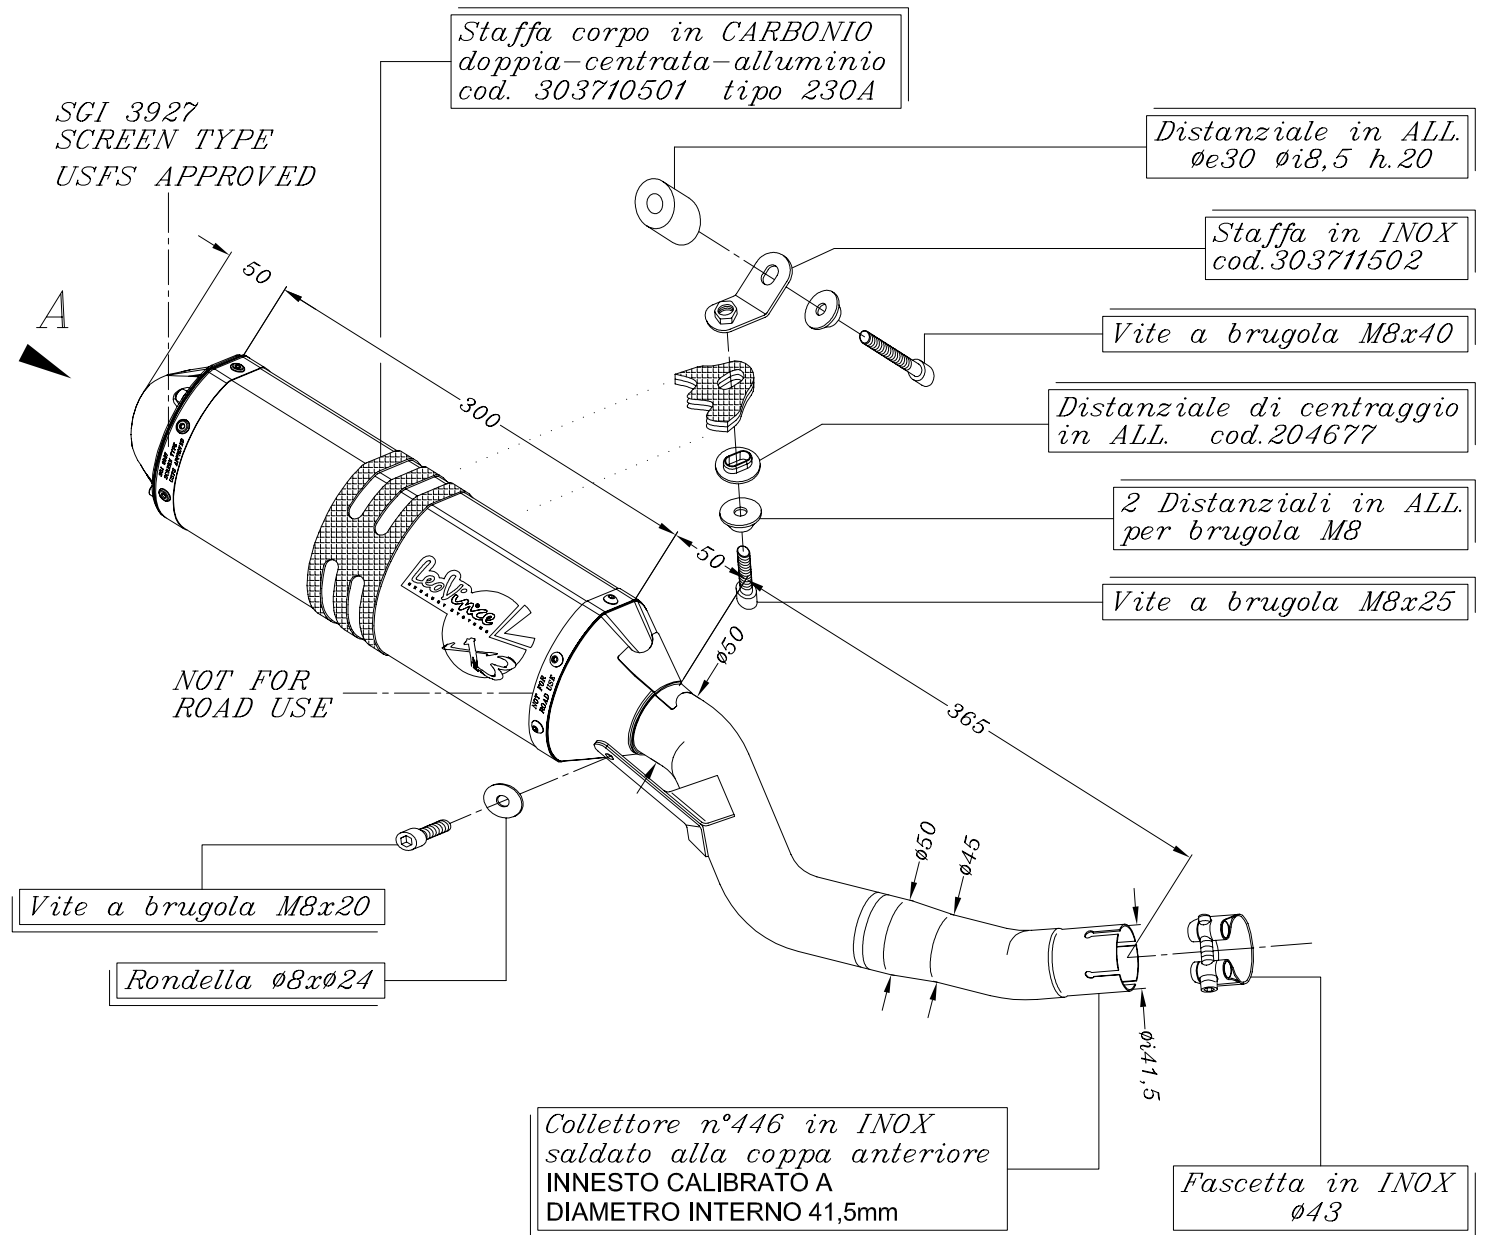

VISTA DA "A"

ART.3710 SUZUKI LT-R 450 ('06)

Slip-on <<X3>> - off-road ATV/QUAD RACING - ALLUMINIO