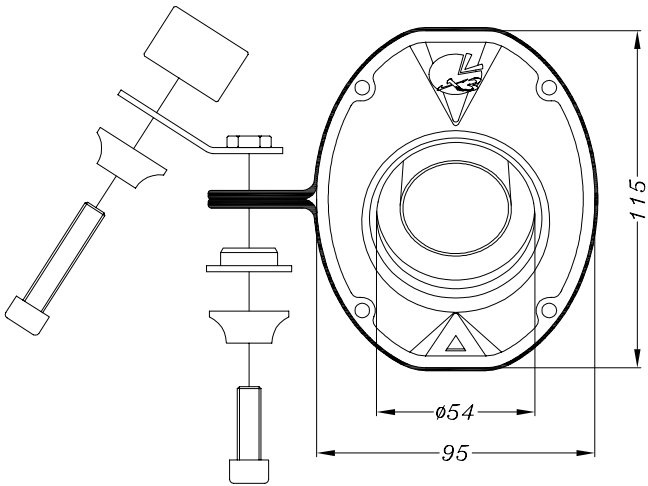

VISTA DA "A"

ART.3710 SUZUKI LT-R 450 ('06)

Slip-on <<X3>> - off-road ATV/QUAD RACING - ALLUMINIO