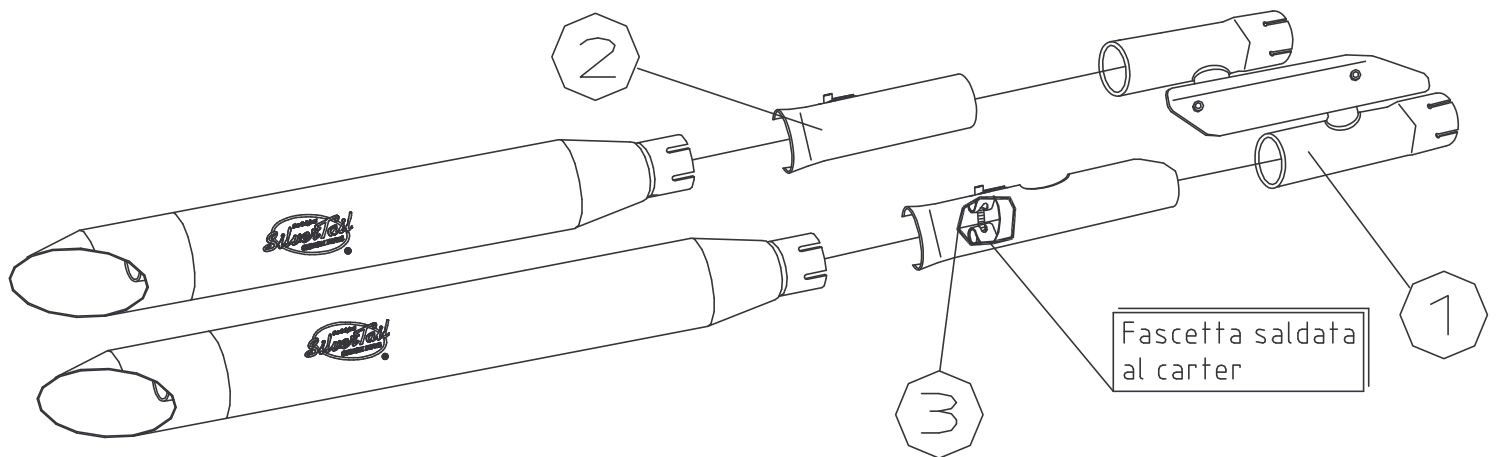

SCHEMA DI MONTAGGIO CARTER

ART.2217 SUZUKI VZ 800 V-W MARAUDER ('97-'98)
 Silvertail <<K02>> RACING