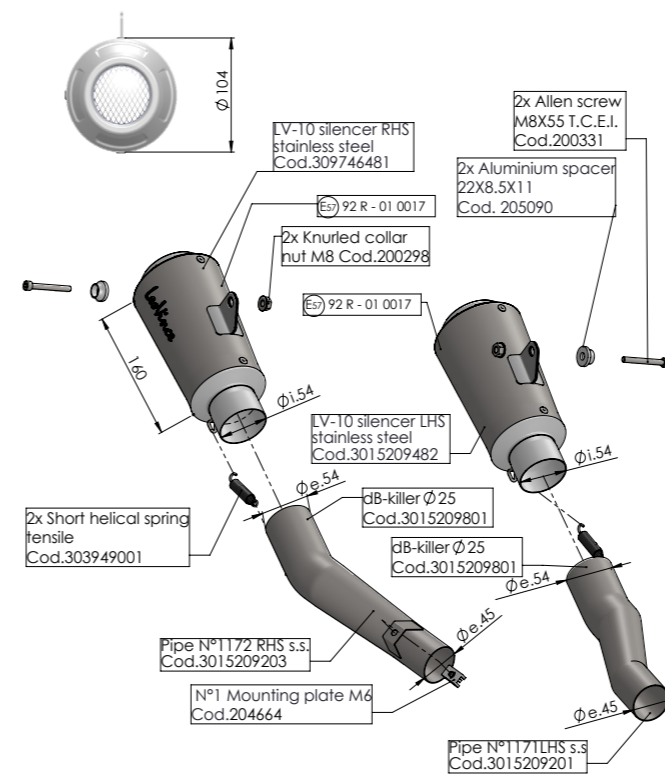

ART. 15209

KAWASAKI Z 1000 - Z 1000 SX - NINJA 1000 / ABS (Us only)
(do not fits with original panniers)

SLIP-ON - LV-10 - STAINLESS STEEL - APPROVED