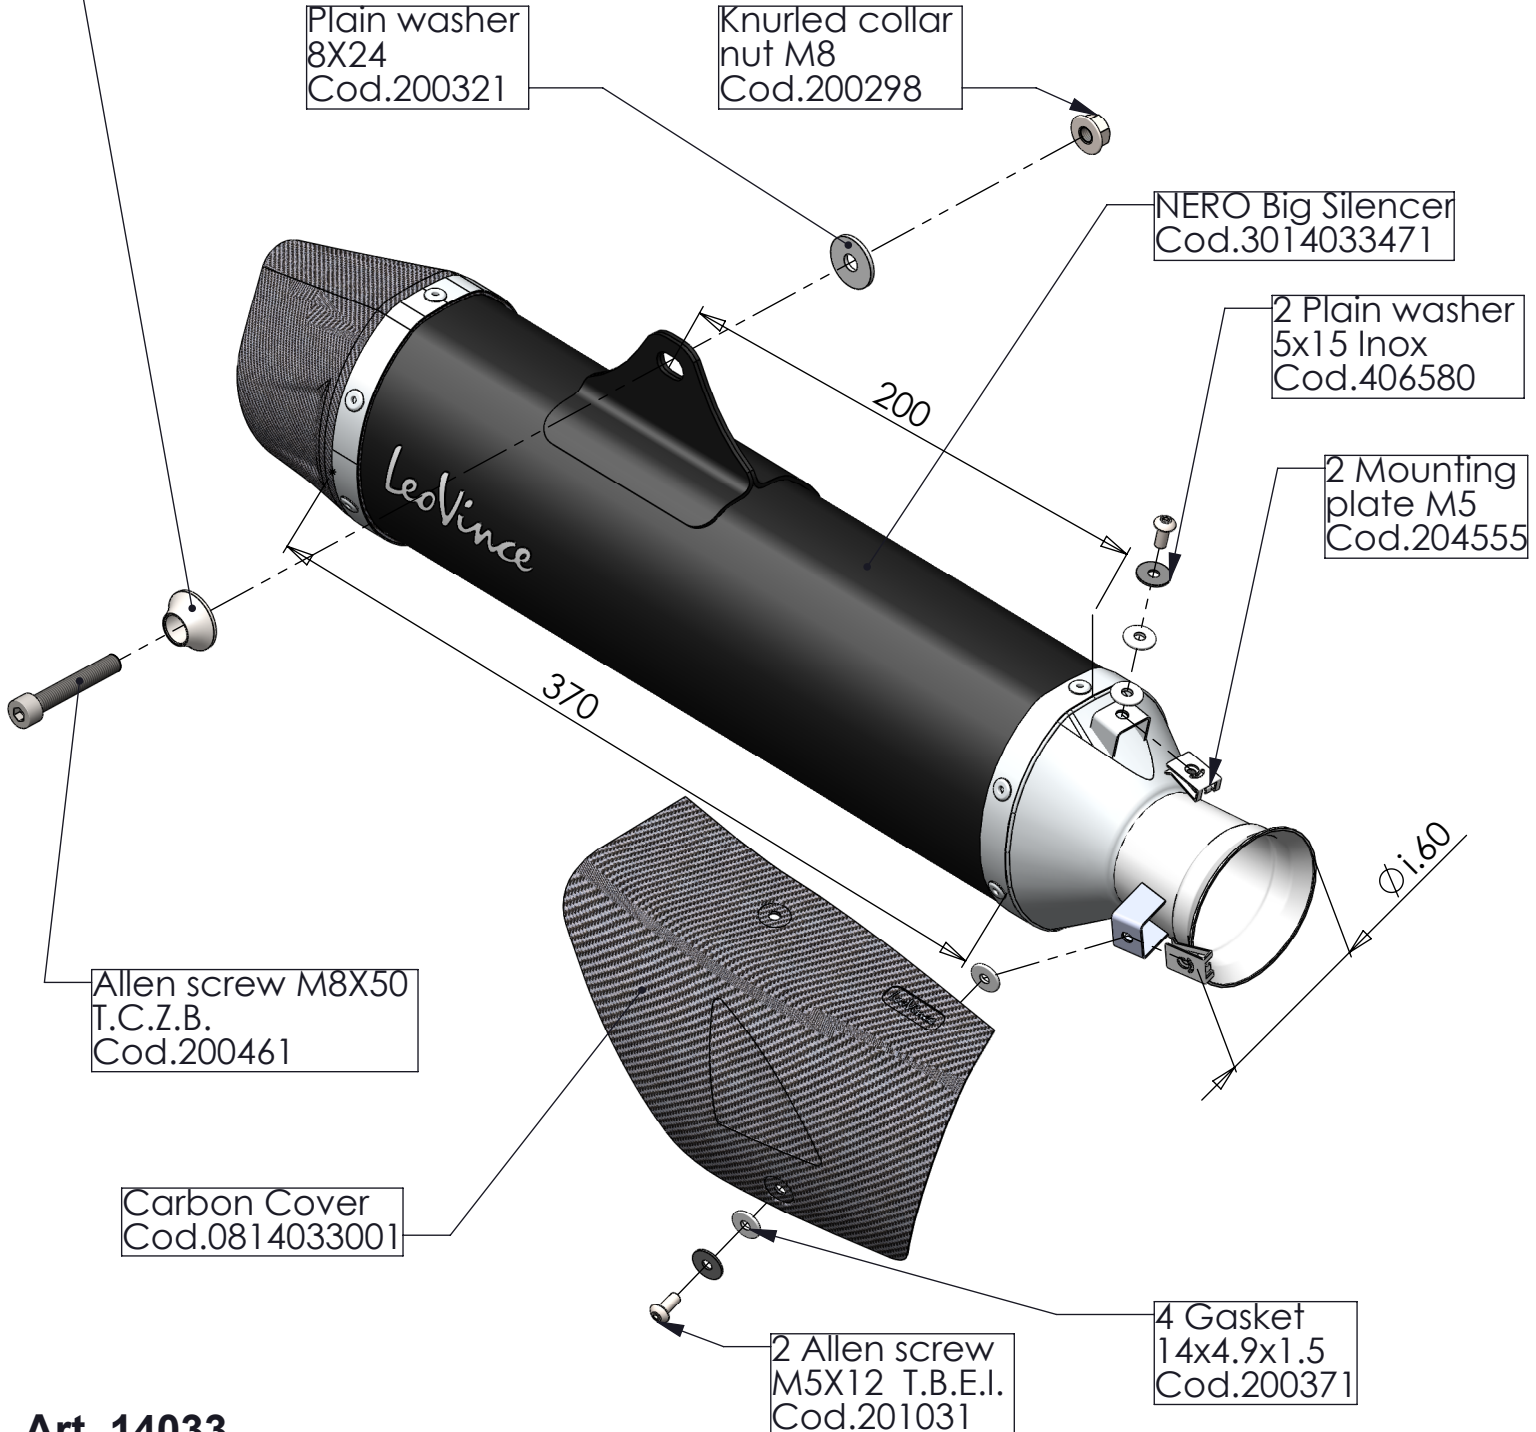

Fits with rails for original and GIVI panniers

dB-killer n.32B
Cod.307762801

.Grower Ø5 cod.202286
.Allen screw M5x8 T.C.E.I inox
cod.204213

Rubber cap
Cod.204790

Aluminium spacer
-for allen screw M8-
Cod.204321

Plain washer
8X24
Cod.200321

Knurled collar
nut M8
Cod.200298

NERO Big Silencer
Cod.3014033471

2 Plain washer
5x15 Inox
Cod.406580

2 Mounting
plate M5
Cod.204555

Allen screw M8X50
T.C.Z.B.
Cod.200461

Carbon Cover
Cod.0814033001

2 Allen screw
M5X12 T.B.E.I.
Cod.201031

4 Gasket
14x4.9x1.5
Cod.200371

Art. 14033

KTM 1050 - 1190 - 1290 ADVENTURE ('16)

SLIP-ON - NERO BIG - Passaggio STANDARD OMOLOGATO "EVOLUTION II"