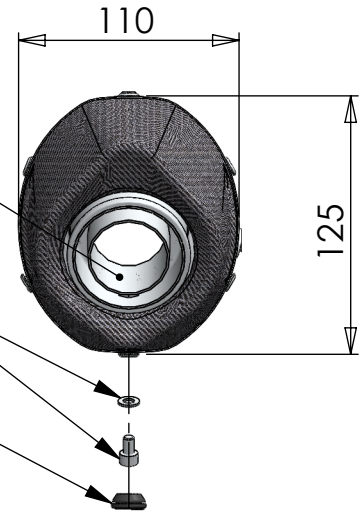

Fits with rails for original and GIVI panniers

dB-killer n.32B
Cod.307762801

.Grower Ø5 cod.202286
.Allen screw M5x8 T.C.E.I inox
cod.204213

Rubber cap
Cod.204790

Aluminium spacer
-for allen screw M8-
Cod.204321

Plain washer
8X24
Cod.200321

Knurled collar
nut M8
Cod.200298

NERO Big Silencer
Cod.3014033471

2 Plain washer
5x15 Inox
Cod.406580

2 Mounting
plate M5
Cod.204555

Allen screw M8X50
T.C.Z.B.
Cod.200461

Carbon Cover
Cod.0814033001

2 Allen screw
M5X12 T.B.E.I.
Cod.201031

4 Gasket
14x4.9x1.5
Cod.200371

Art. 14033

KTM 1050 - 1190 - 1290 ADVENTURE ('16)

SLIP-ON - NERO BIG - Passaggio STANDARD OMOLOGATO "EVOLUTION II"