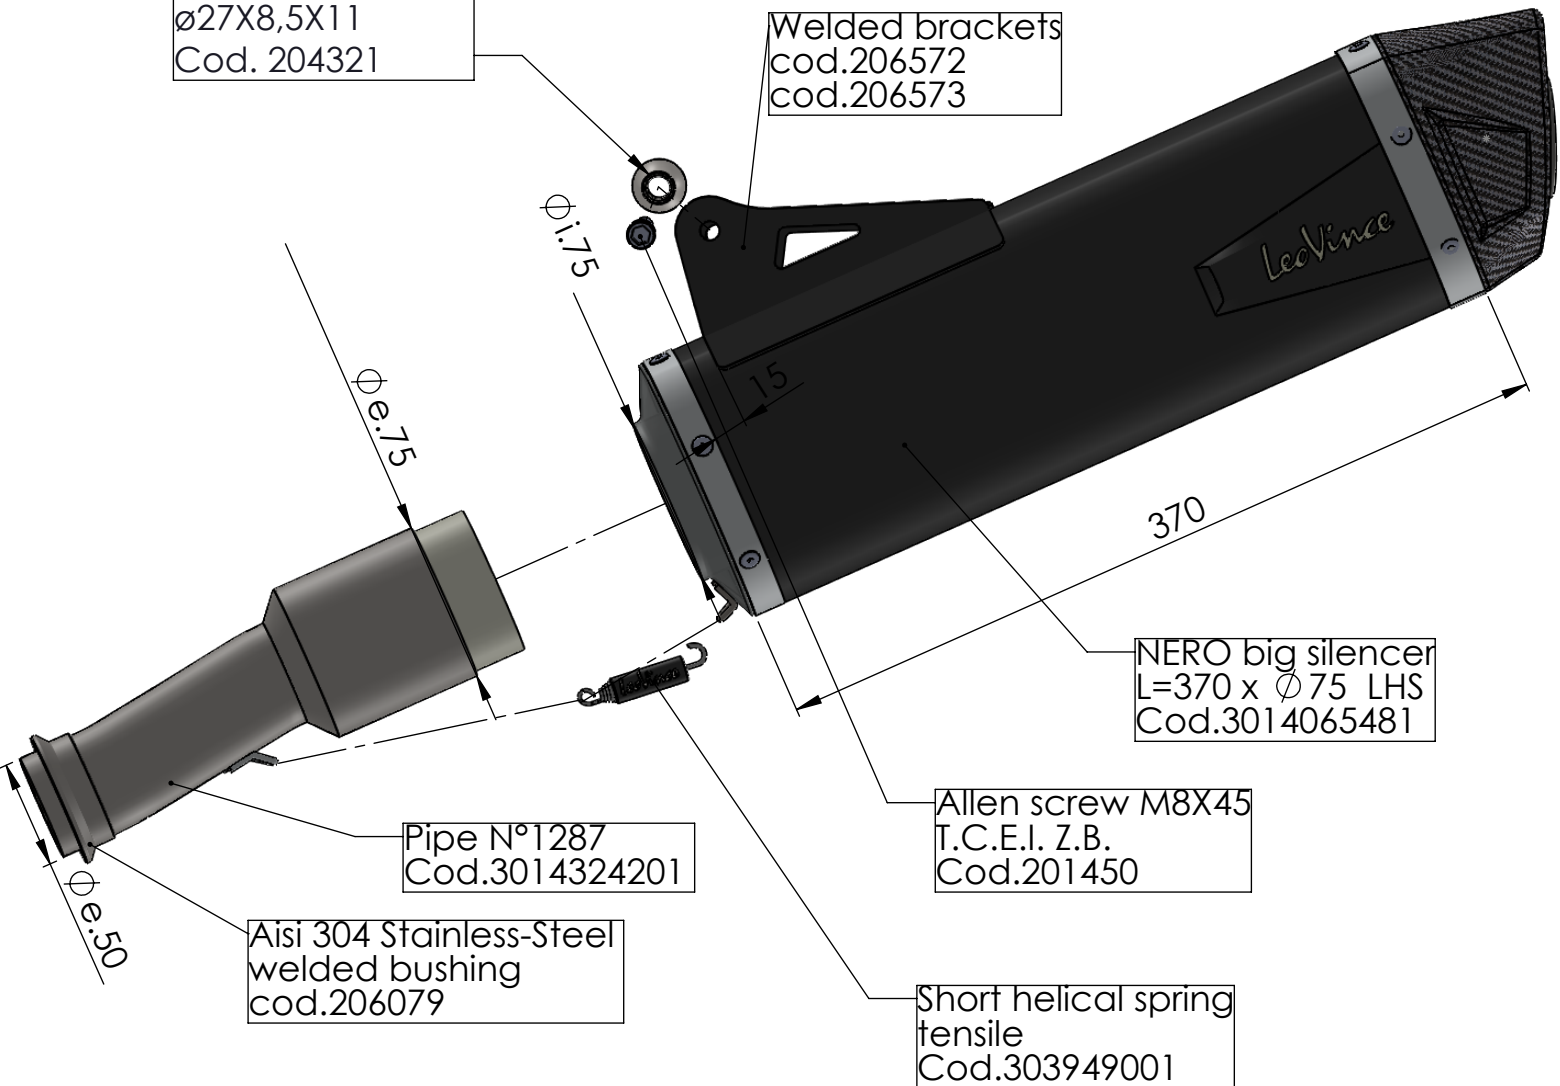

Bushing S.s.
cod.206079

Aluminium spacer
ø27X8,5X11
Cod. 204321

Welded brackets
cod.206572
cod.206573

ART. 14065

KTM 690 ENDURO R / 690 SMC R
(also fits 35kW version)

NERO - SLIP ON - STAINLESS STEEL