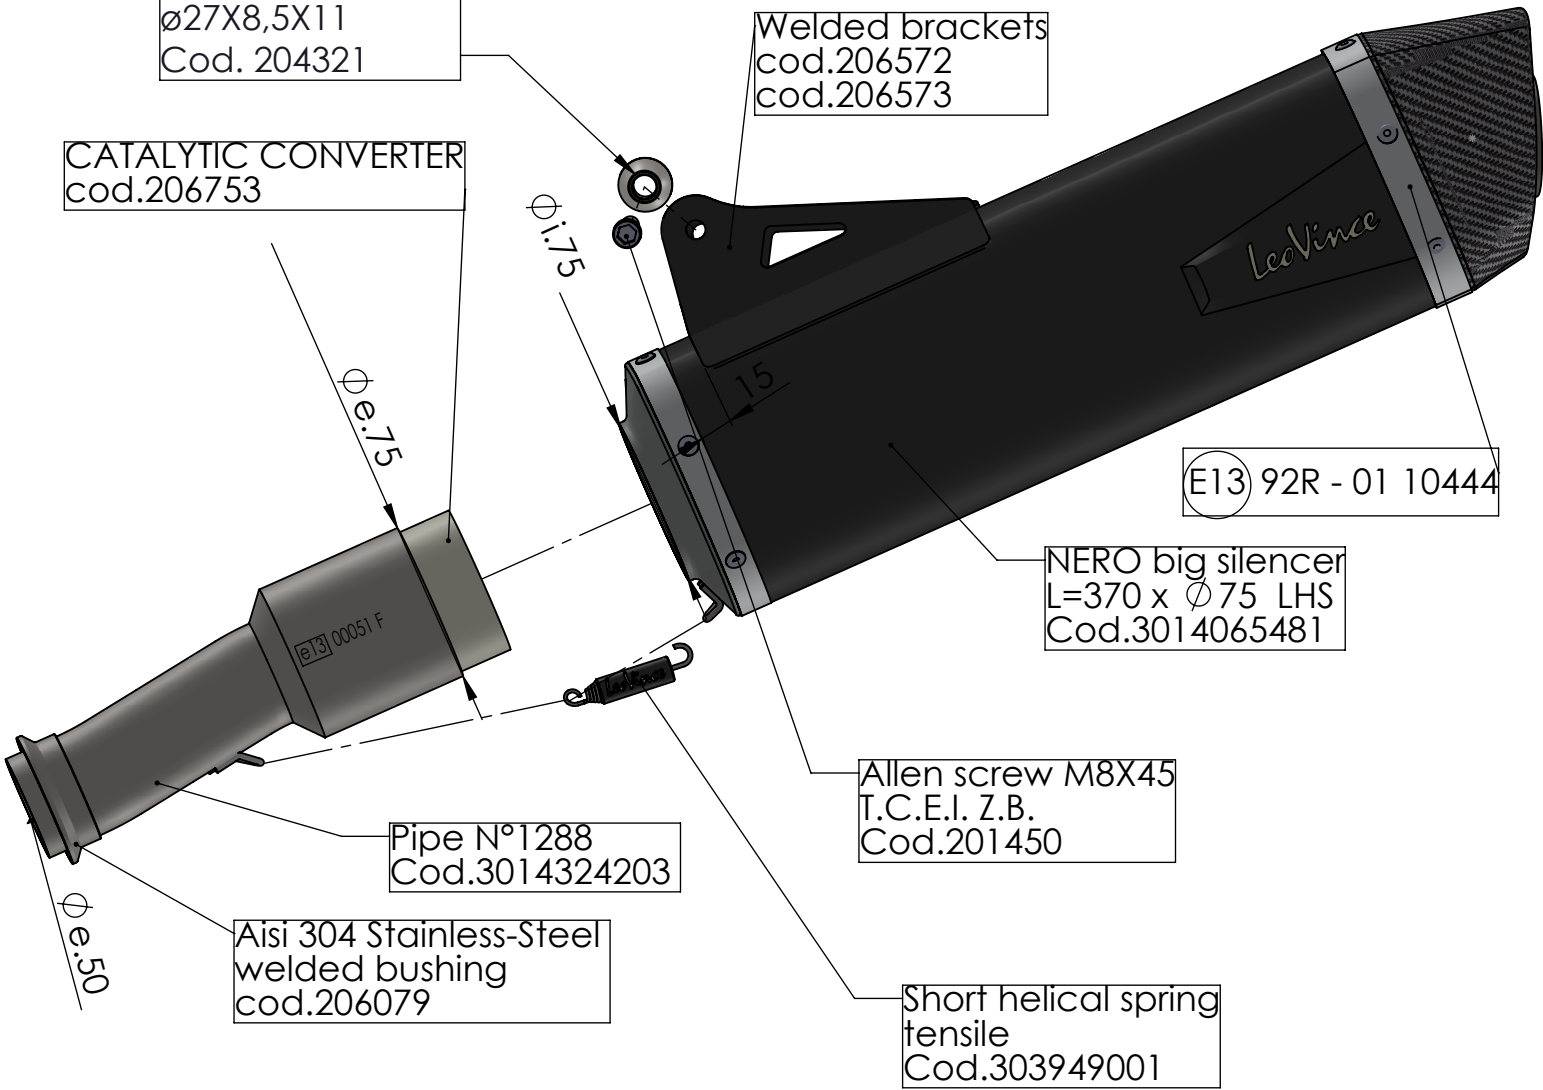

Aluminium spacer  
 ø27X8,5X11  
 Cod. 204321

Welded brackets  
 cod.206572  
 cod.206573

CATALYTIC CONVERTER  
 cod.206753

E13 92R - 01 10444

NERO big silencer  
 L=370 x ø 75 LHS  
 Cod.3014065481

Allen screw M8X45  
 T.C.E.I. Z.B.  
 Cod.201450

Pipe N°1288  
 Cod.3014324203

Aisi 304 Stainless-Steel  
 welded bushing  
 cod.206079

Short helical spring  
 tensile  
 Cod.303949001

## ART. 14065K

KTM 690 ENDURO R / 690 SMC R  
 (also fits 35kW version)

NERO - SLIP ON - STAINLESS STEEL - APPROVED