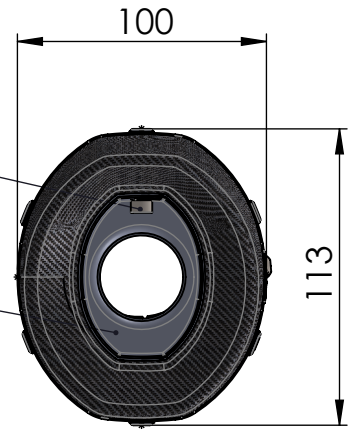

2 Allen screw M8X40  
T.C.Z.B.  
Cod.200993

2 Allen screw M5X12  
T.B.E.I.Z.B.  
Cod.201031

Carbon cover  
Cod.0814129002

Short helical spring  
tensile  
Cod.206003

Short tube in  
silicon rubber  
Cod.205961

2 Plain washer 5x15  
Cod.406580

**Art. 14129E**

**DUCATI MULTISTRADA 1200S D/AIR ('15-'16)**

SLIP-ON - LV ONE INOX EVO - Passaggio STANDARD