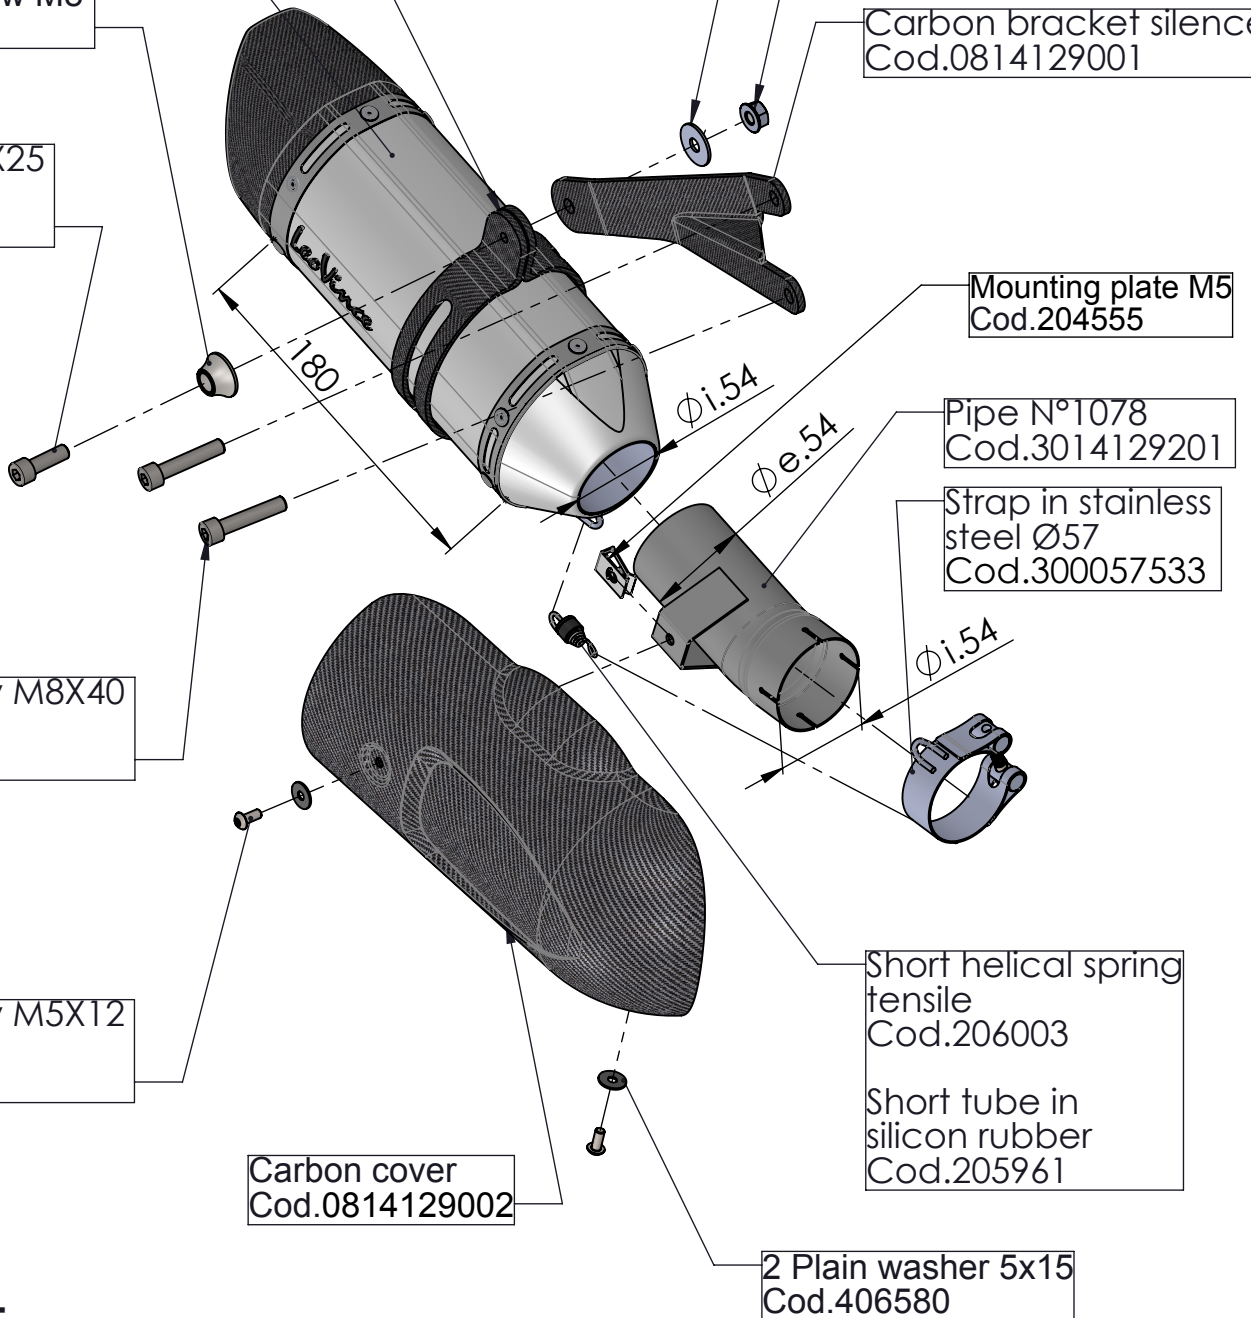

Plain washer 8x24  
Cod.200321

Carbon bracket FM4S  
Cod.307572505

Knurled collar nut M8  
Cod.200298

Carbon bracket silencer  
Cod.0814129001

Mounting plate M5  
Cod.204555

Pipe N°1078  
Cod.3014129201

Strap in stainless  
steel Ø57  
Cod.300057533

2 Allen screw M8X40  
T.C.Z.B.  
Cod.200993

2 Allen screw M5X12  
T.B.E.I.Z.B.  
Cod.201031

Carbon cover  
Cod.0814129002

Short helical spring  
tensile  
Cod.206003

Short tube in  
silicon rubber  
Cod.205961

2 Plain washer 5x15  
Cod.406580

**Art. 14129E**

**DUCATI MULTISTRADA 1200S D/AIR ('15-'16)**

SLIP-ON - LV ONE INOX EVO - Passaggio STANDARD