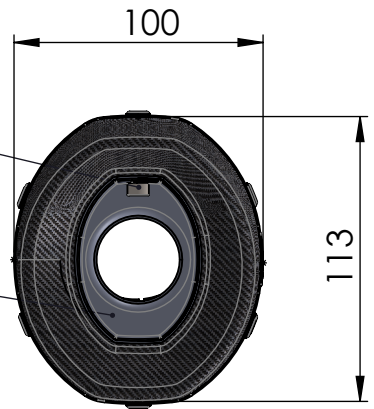

Grower Ø5 Cod.202286
Allen screw M5X6 T.C.E.I. INOX
Cod.204213

DB-Killer N°53
Cod.308506801

LV One carbon EVO
medium-Short
silencer Øi 54
Cod.3014129482

Plain washer 8x24
Cod.200321

Carbon bracket FM4S
Cod.307572505

Knurled collar nut M8
Cod.200298

Aluminium spacer
-for allen screw M8-
Cod.204321

Carbon bracket silencer
Cod.0814129001

Allen screw M8X25
T.C.Z.B.
Cod.200314

Mounting plate M5
Cod.204555

Pipe N°1078
Cod.3014129201

Strap in stainless
steel Ø57
Cod.300057533

2 Allen screw M8X40
T.C.Z.B.
Cod.200993

Short helical spring
tensile
Cod.206003

2 Allen screw M5X12
T.B.E.I.Z.B.
Cod.201031

Short tube in
silicon rubber
Cod.205961

Carbon cover
Cod.0814129002

2 Plain washer 5x15
Cod.406580

Art. 14130E

DUCATI MULTISTRADA 1200S D/AIR ('15-'16)

SLIP-ON - LV ONE CARBON EVO - Passaggio STANDARD