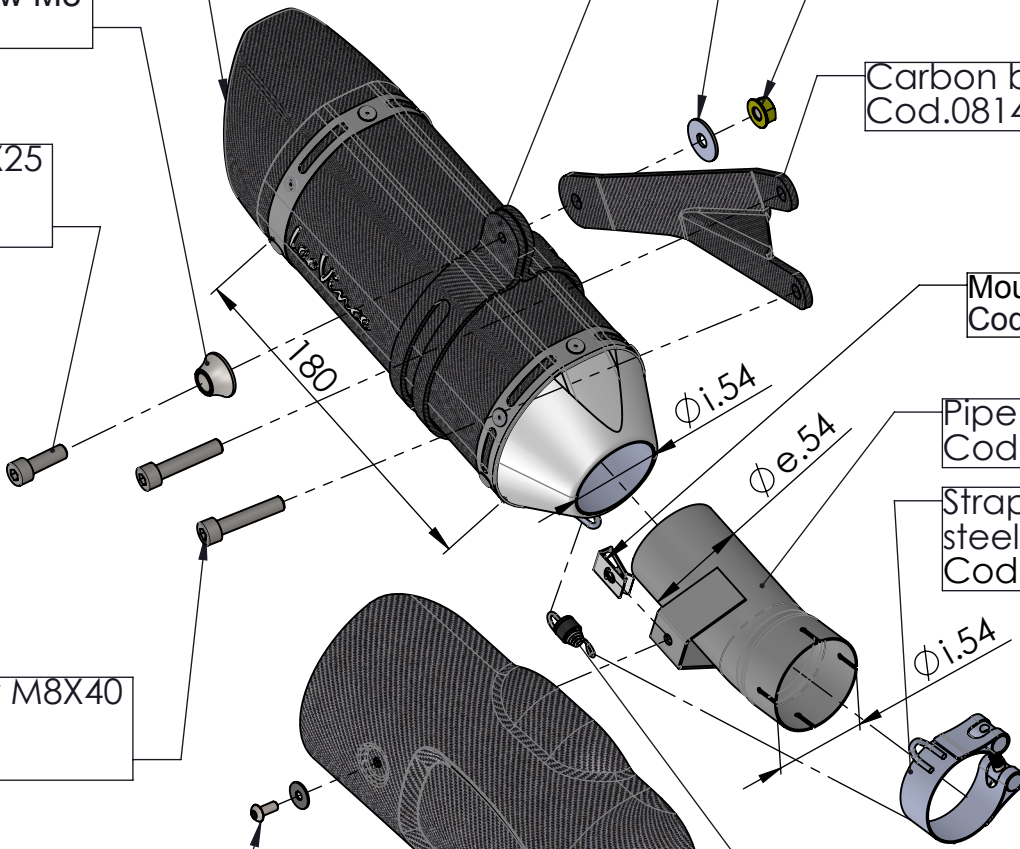

Grower Ø5 Cod.202286
Allen screw M5X6 T.C.E.I. INOX
Cod.204213

DB-Killer N°53
Cod.308506801

LV One carbon EVO
medium-Short
silencer Øi 54
Cod.3014129482

Plain washer 8x24
Cod.200321

Carbon bracket FM4S
Cod.307572505

Knurled collar nut M8
Cod.200298

Aluminium spacer
-for allen screw M8-
Cod.204321

Carbon bracket silencer
Cod.0814129001

Allen screw M8X25
T.C.Z.B.
Cod.200314

Mounting plate M5
Cod.204555

Pipe N°1078
Cod.3014129201

Strap in stainless
steel Ø57
Cod.300057533

2 Allen screw M8X40
T.C.Z.B.
Cod.200993

Short helical spring
tensile
Cod.206003

2 Allen screw M5X12
T.B.E.I.Z.B.
Cod.201031

Short tube in
silicon rubber
Cod.205961

Carbon cover
Cod.0814129002

2 Plain washer 5x15
Cod.406580

Art. 14130E

DUCATI MULTISTRADA 1200S D/AIR ('15-'16)

SLIP-ON - LV ONE CARBON EVO - Passaggio STANDARD