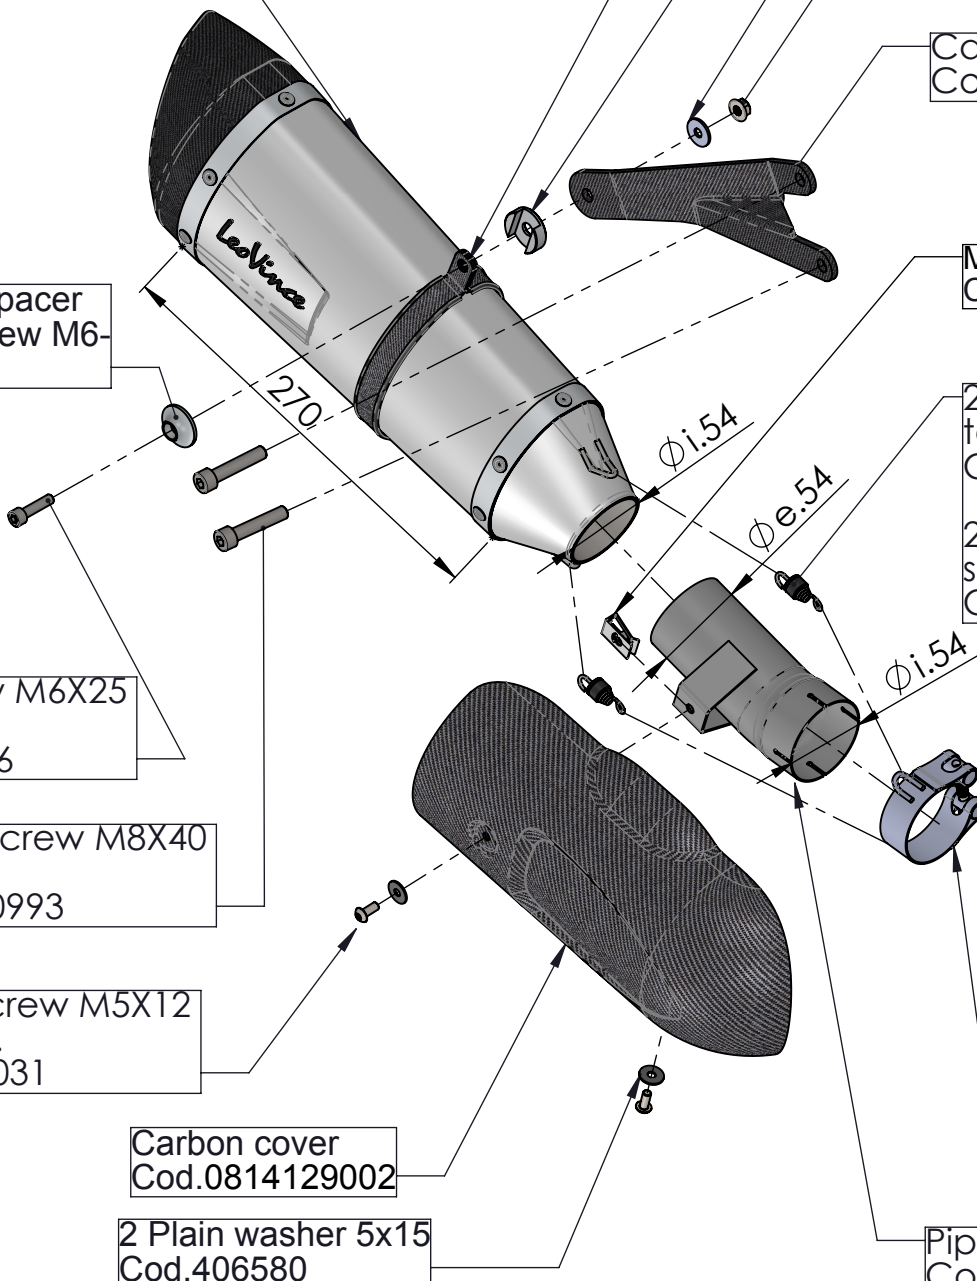

DB-Killer EVO N°52
Cod.308421801

Grower Ø5 Cod.202286

Allen screw M5X6 T.C.E.I. INOX
Cod. 201044

Aluminium spacer
Cod. 205771

Factory S INOX
silencer Øi 54
Cod.308421481

Bracket Carbon FR3
Cod.308444501

Plain washer 6x18
Cod.200254

Knurled collar nut M6
Cod.200333

Carbon bracket silencer
Cod.0814129001

Aluminium spacer
-for allen screw M6-
Cod.205767

Mounting plate M5
Cod.204555

2 Short helical spring
tensile
Cod.206003

2 Short tube in
silicon rubber
Cod.205961

Allen screw M6X25
T.C.Z.B.
Cod.200586

2 Allen screw M8X40
T.C.Z.B.
Cod.200993

2 Allen screw M5X12
T.B.E.I.Z.B.
Cod.201031

Carbon cover
Cod.0814129002

2 Plain washer 5x15
Cod.406580

Strap in stainless
steel Ø57
Cod.300057533

Pipe N°1078
Cod.3014129201

Art. 14131S

DUCATI MULTISTRADA 1200S ('15-'16)

SLIP-ON - Factory S - INOX - Passaggio STANDARD