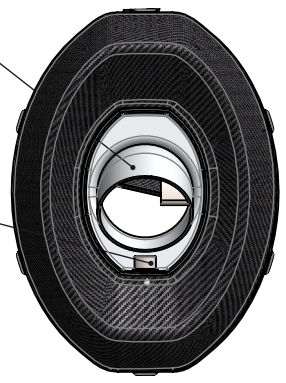

Don't use

DB-Killer EVO N°52
 Cod.308421801

Grower Ø5 Cod.202286
 Allen screw M5X6 T.C.E.I. INOX
 Cod. 201044

Carbon bracket FR3
 Cod.308444501

FACTORY S inox
 silencer Øi 50
 Cod.308437481

Aluminium spacer
 Cod.205771

Plain washer 6x18
 Cod.200254

Knurled collar nut M6
 Cod.200333

Knurled collar
 screw M8X20
 Cod.200255

Inox bracket
 Cod.3014133501

2 Mounting plate M5
 Cod.204555

Carbon cover
 Cod.083896002

Pipe N°1081
 Cod.3014135201

Aluminium spacer
 for allen screw M6
 Cod.205767

Allen screw M6X25
 T.C.Z.B.
 Cod.200586

2 Short helical spring
 tensile
 Cod.204387

2 Short tube in
 silicon rubber
 Cod.204412

2 Plain washer
 5x15 Inox
 Cod.406580

4 Gasket
 14x4.9x1.5
 Cod.200371

2 Allen screw
 M5X12 T.B.E.I.
 Cod.201031

Strap-in stainless Ø63
 Cod.300063530

Art. 14135S

DUCATI MONSTER 821 ('14 / '16)

SLIP-ON - FACTORY S INOX EVO - Passaggio STANDARD