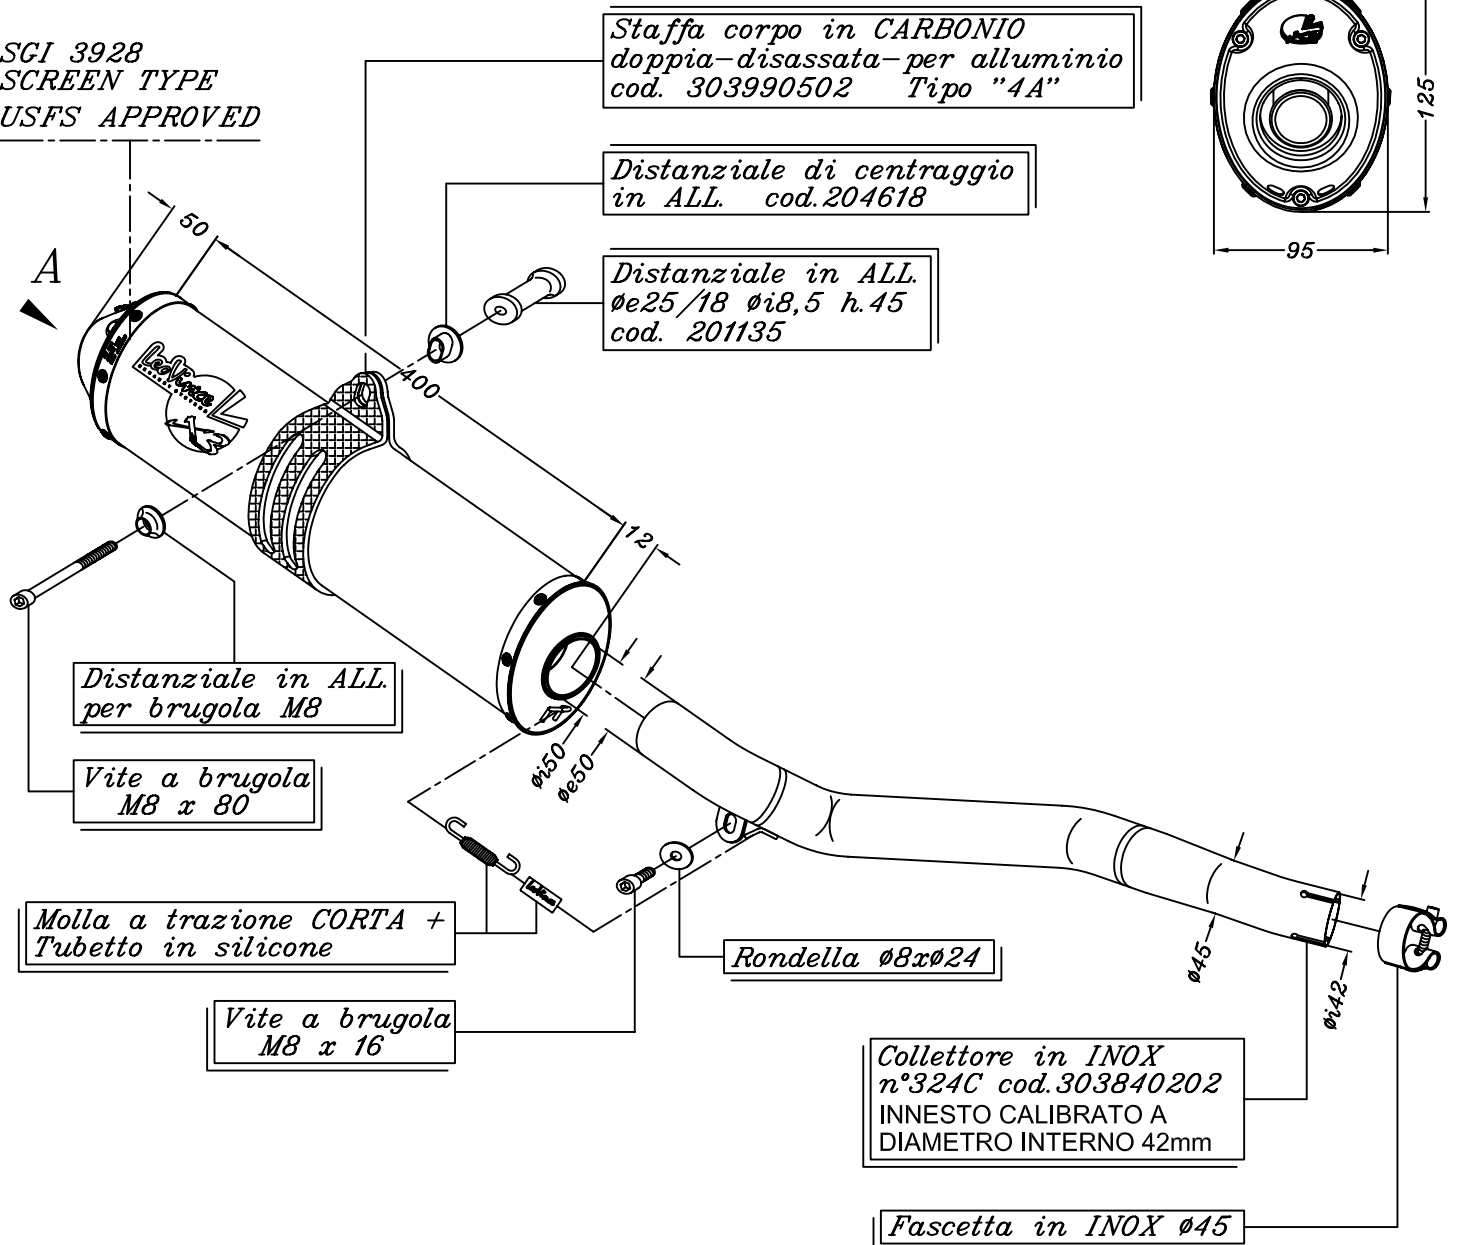

VISTA DA "A"

SGI 3928
 SCREEN TYPE
 USFS APPROVED

YAMAHA YFM 350 WARRIOR ('03/'04)

Art. 3840

Slip-on <<X3>> ATV/QUAD - ALLUMINIO