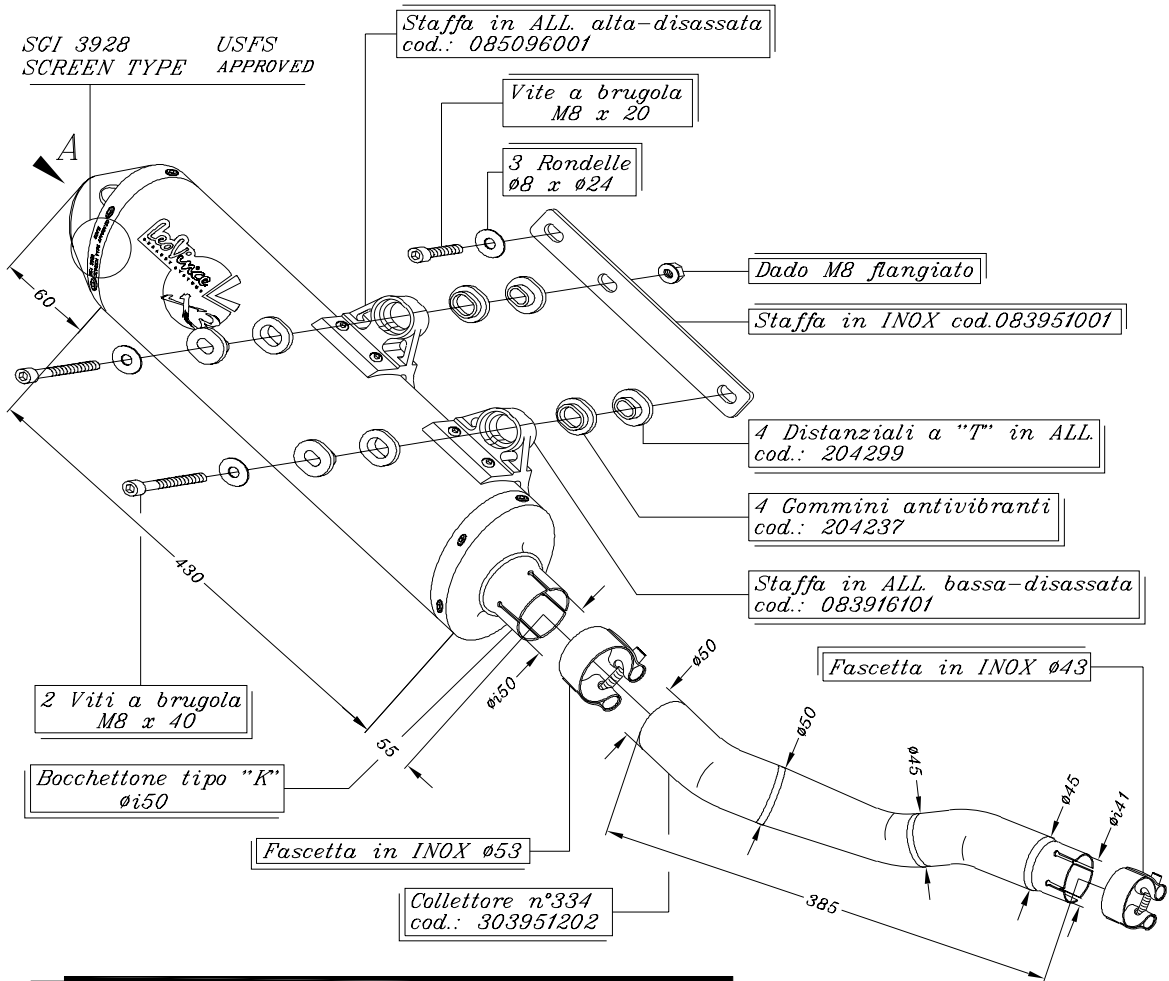

SGI 3928 USFS
SCREEN TYPE APPROVED

VISTA DA "A"

YAMAHA YFZ 450 '04 (ATV)

ART.3951A - Silenziatore <<X3>> Off-road Racing NEW F.I.M. U.S.A. - Ovale ALLUMINIO