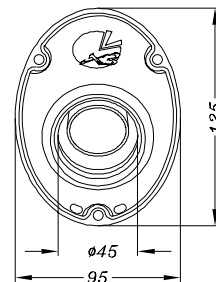

SGI 3928 USFS
SCREEN TYPE APPROVED

VISTA DA "A"

YAMAHA YFZ 450 '04 (ATV)

ART.3951A - Silenziatore <<X3>> Off-road Racing NEW F.I.M. U.S.A. - Ovale ALLUMINIO