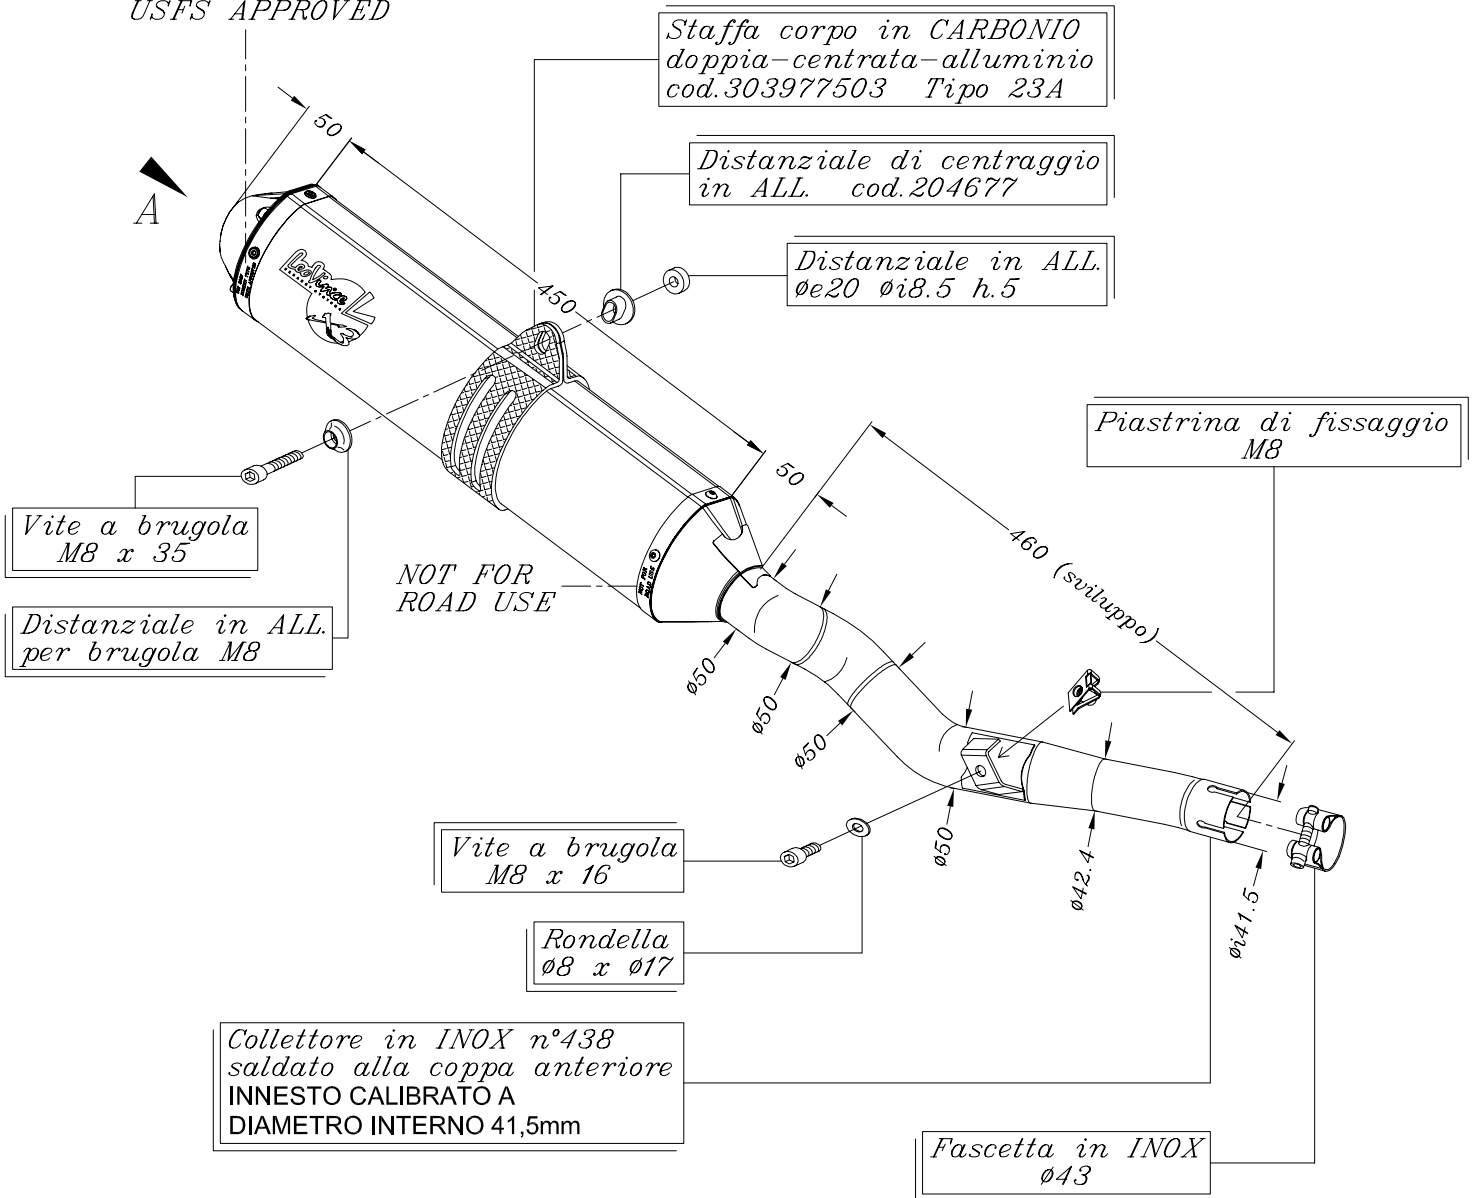

VISTA DA "A"

SGI 3927
SCREEN TYPE
USFS APPROVED

ART.3977 YAMAHA YZ 450 F ('04/'05)

Slip-on <<X3>> Off-road Racing - ALLUMINIO
linea "MOTOCROSS-SUPERMOTO"