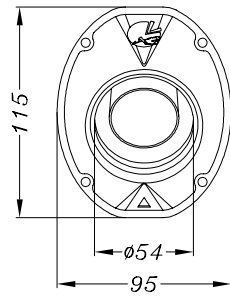

VISTA DA "A"

SGI 3927
SCREEN TYPE
USFS APPROVED

ART.3977 YAMAHA YZ 450 F ('04/'05)

Slip-on <<X3>> Off-road Racing - ALLUMINIO
linea "MOTOCROSS-SUPERMOTO"