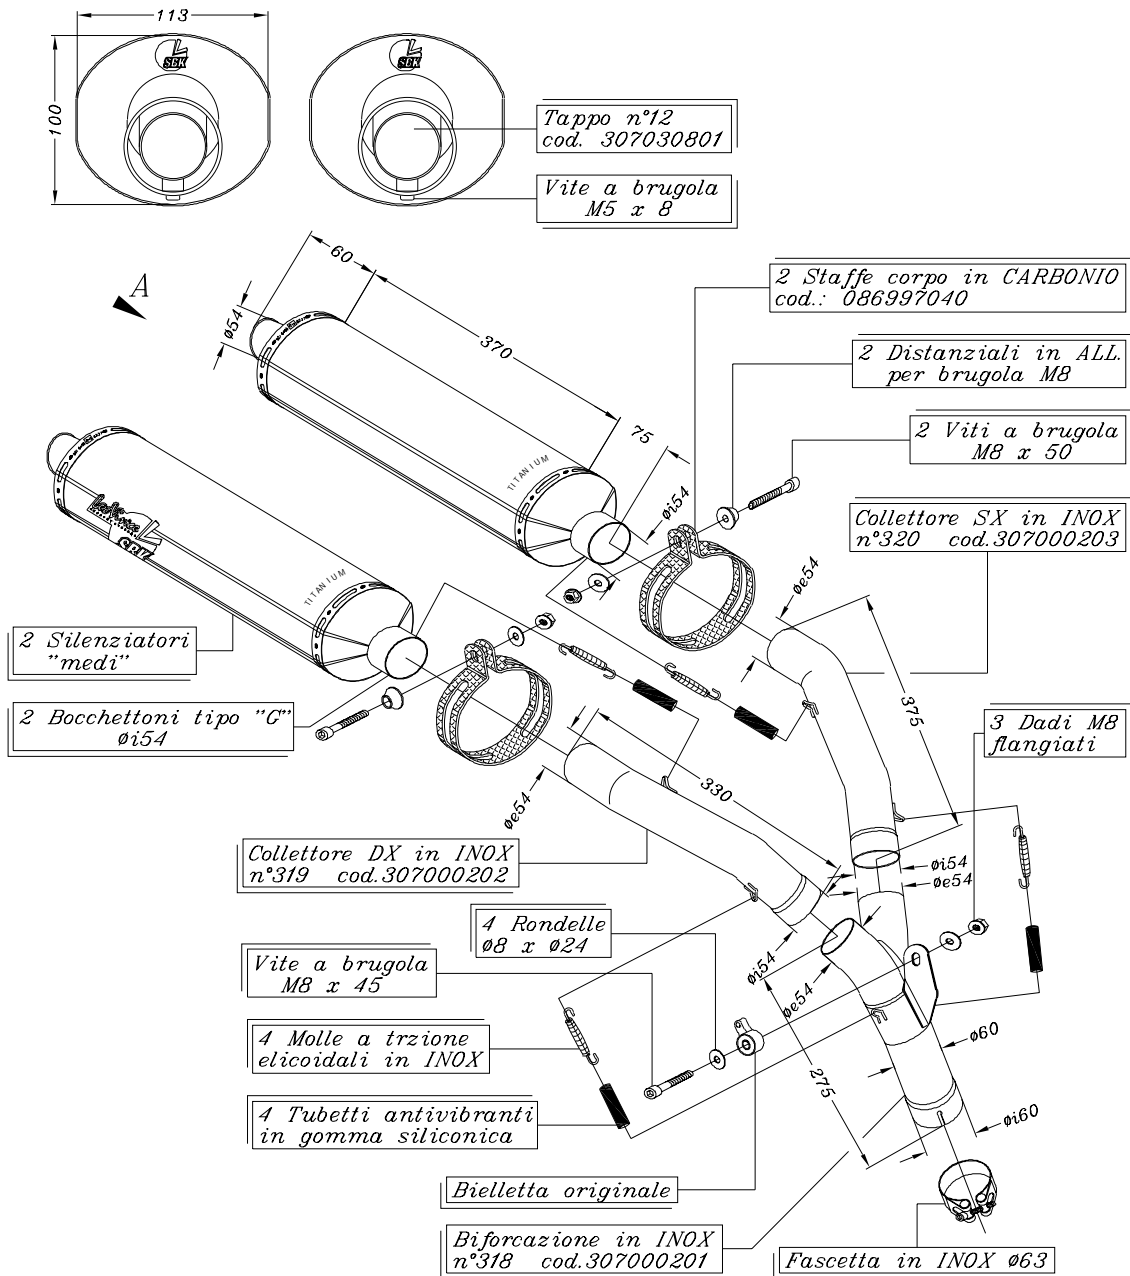

VISTA DA "A"

ART. 7146 YAMAHA YZF 1000 R1 i.e. ('04)

Slip-on << FACTORY SHORT >> - Ovale Titanio - Passaggio STANDARD
OMOLOGATO "EVOLUTION II"