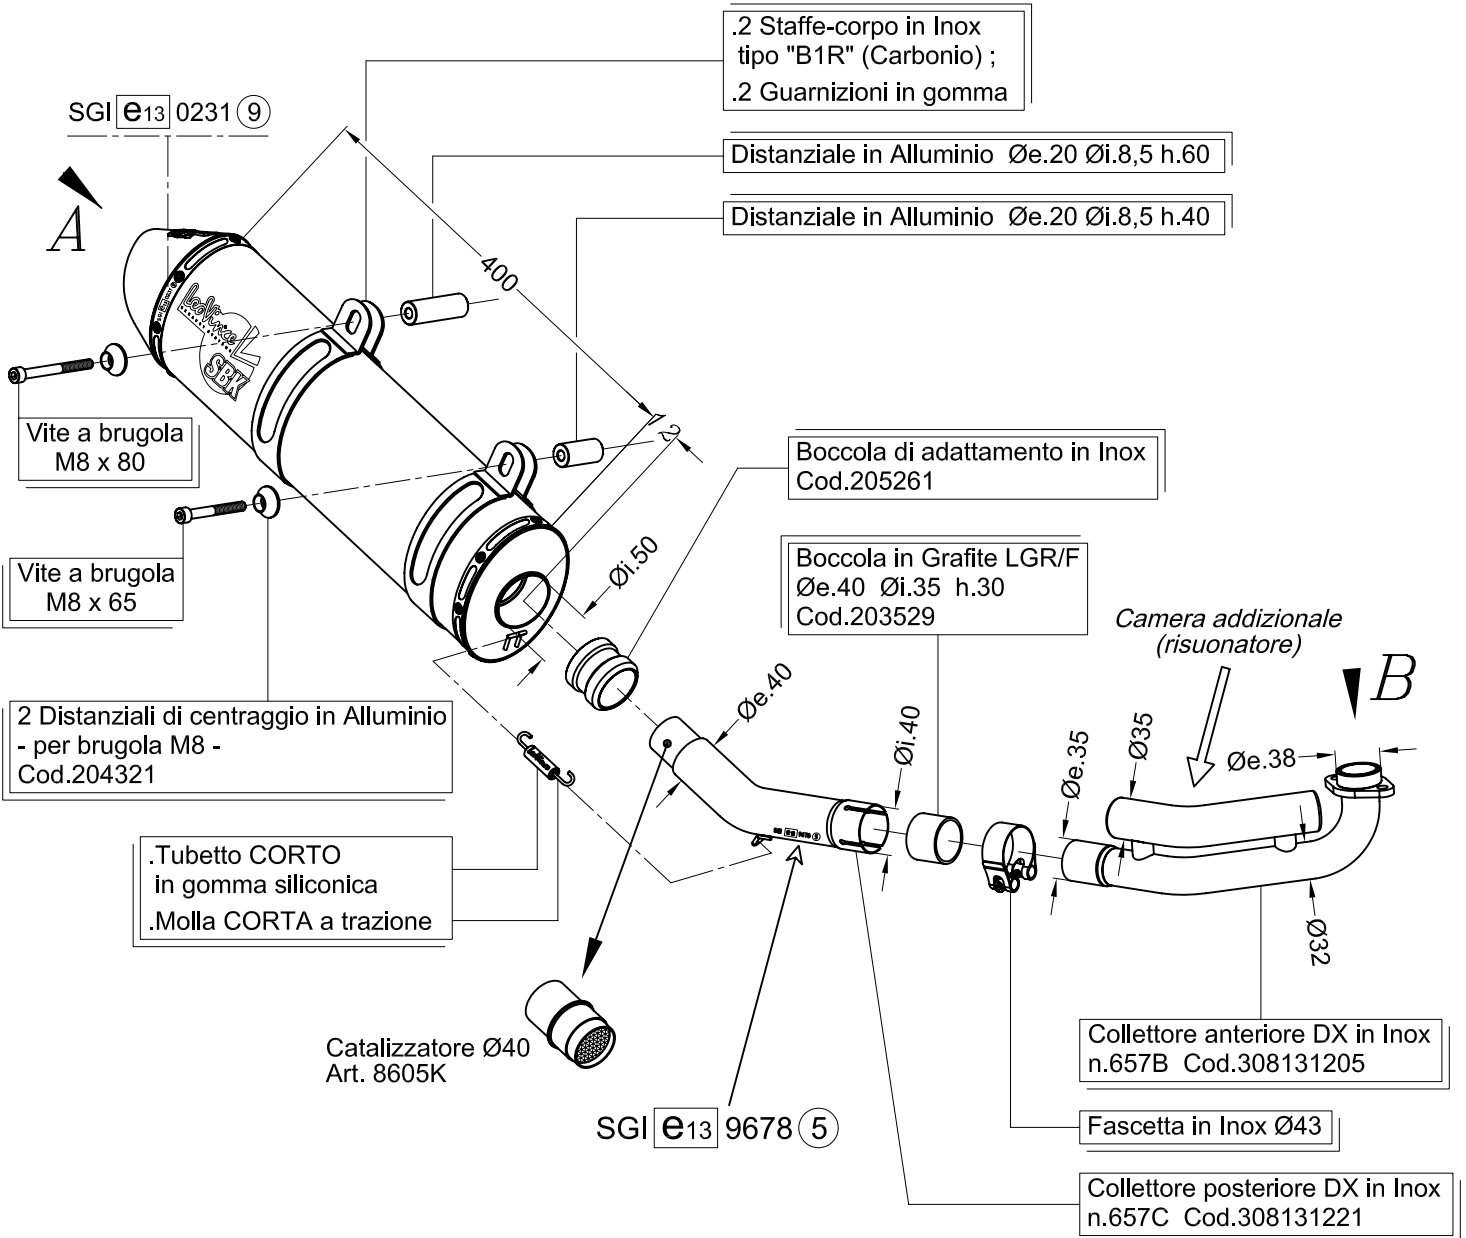

VISTA DA "A"

VISTA "B"

GILERA RUNNER VX 125 ('06/'07) - RUNNER ST 125 i.e. ('08/'11)
 GILERA RUNNER VXR 200 ('06/'07) - RUNNER ST 200 i.e. ('08/'11)

Art. 8131K

Impianto completo 1/1 SBK "OVALE" - CARBONIO - Passaggio STANDARD
 OMOLOGATO "EVOLUTION IP" KAT