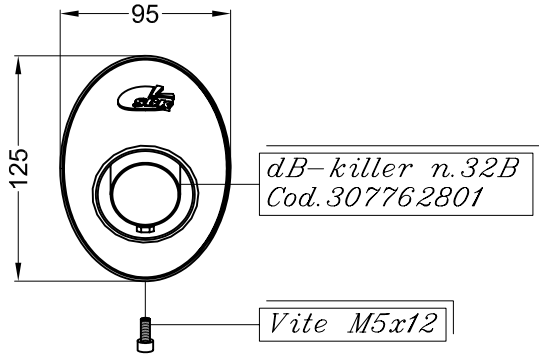

VISTA DA "A"

VISTA "B"

GILERA RUNNER VX 125 ('06/'07) - RUNNER ST 125 i.e. ('08/'11)
 GILERA RUNNER VXR 200 ('06/'07) - RUNNER ST 200 i.e. ('08/'11)

Art. 8131K

Impianto completo 1/1 SBK "OVALE" - CARBONIO - Passaggio STANDARD
 OMOLOGATO "EVOLUTION IP" KAT