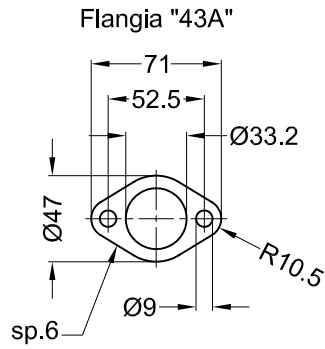

VISTA DA "A"

VISTA "B"

GILERA RUNNER VX 125 ('06/'07) - RUNNER ST 125 i.e. ('08/'11)
 GILERA RUNNER VXR 200 ('06/'07) - RUNNER ST 200 i.e. ('08/'11)

Art. 8131K

Impianto completo 1/1 SBK "OVALE" - CARBONIO - Passaggio STANDARD
 OMOLOGATO "EVOLUTION IP" KAT